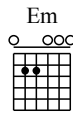

Tequila Sunrise

The Eagles
Hell Freezes Over

Words & Music by The Eagles

h = 55

1 4

G

3

Am D7 G

Chord diagrams for G and D. Bass line notation with notes and accidentals.

19 It's...
Am D7 G

Chord diagrams for Am, D7, and G. Bass line notation with notes and accidentals.

21 Oh and...
G D

Chord diagrams for G and D. Bass line notation with notes and accidentals.

23 It...
Am D7 G

Chord diagrams for Am, D7, and G. Bass line notation with notes and accidentals.

25
G D

Chord diagrams for G and D. Bass line notation with notes and accidentals.

37

h = 45

39

?