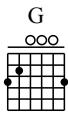

Tequila Sunrise

The Eagles
Hell Freezes Over

Words & Music by The Eagles

h = 55

1 4

G

3

Am D7 G

Chord diagrams for G and D. Bass line notation with notes and accidentals.

19 It's...
Am D7 G

Chord diagrams for Am, D7, and G. Bass line notation with notes and accidentals.

21 Oh and...
G D

Chord diagrams for G and D. Bass line notation with notes and accidentals.

23 It...
Am D7 G

Chord diagrams for Am, D7, and G. Bass line notation with notes and accidentals.

25
G D

Chord diagrams for G and D. Bass line notation with notes and accidentals.

37

h = 45

39

?