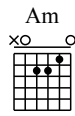

Tequila Sunrise

The Eagles
Hell Freezes Over

Words & Music by The Eagles

h = 55

1 4

G

3

Am D7 G

Chord diagrams for G and D. Bass line notation with notes and accidentals.

19 It's...
Am D7 G

Chord diagrams for Am, D7, and G. Bass line notation with notes and accidentals.

21 Oh and...
G D

Chord diagrams for G and D. Bass line notation with notes and accidentals.

23 It...
Am D7 G

Chord diagrams for Am, D7, and G. Bass line notation with notes and accidentals.

25
G D

Chord diagrams for G and D. Bass line notation with notes and accidentals.

37

h = 45

39

?