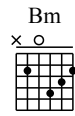

Tequila Sunrise

The Eagles
Hell Freezes Over

Words & Music by The Eagles

h = 55

1 4

G

3

Am D7 G

Chord diagrams for G and D. Bass line notation with notes and accidentals.

19 It's...
Am D7 G

Chord diagrams for Am, D7, and G. Bass line notation with notes and accidentals.

21 Oh and...
G D

Chord diagrams for G and D. Bass line notation with notes and accidentals.

23 It...
Am D7 G

Chord diagrams for Am, D7, and G. Bass line notation with notes and accidentals.

25
G D

Chord diagrams for G and D. Bass line notation with notes and accidentals.

37

h = 45

39

?