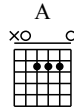

Tequila Sunrise

The Eagles
Hell Freezes Over

Words & Music by The Eagles

h = 55

1 4

G

3

Am D7 G

Chord diagrams for G and D. Bass line notation with notes and accidentals.

19 It's...
Am D7 G

Chord diagrams for Am, D7, and G. Bass line notation with notes and accidentals.

21 Oh and...
G D

Chord diagrams for G and D. Bass line notation with notes and accidentals.

23 It...
Am D7 G

Chord diagrams for Am, D7, and G. Bass line notation with notes and accidentals.

25
G D

Chord diagrams for G and D. Bass line notation with notes and accidentals.

37

h = 45

39

?