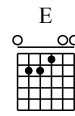

Tequila Sunrise

The Eagles
Hell Freezes Over

Words & Music by The Eagles

h = 55

1 4

G

3

Am D7 G

Chord diagrams for G and D. Bass line notation with notes and accidentals.

19 It's...
Am D7 G

Chord diagrams for Am, D7, and G. Bass line notation with notes and accidentals.

21 Oh and...
G D

Chord diagrams for G and D. Bass line notation with notes and accidentals.

23 It...
Am D7 G

Chord diagrams for Am, D7, and G. Bass line notation with notes and accidentals.

25
G D

Chord diagrams for G and D. Bass line notation with notes and accidentals.

37

h = 45

39

?