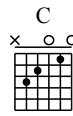

Tequila Sunrise

The Eagles
Hell Freezes Over

Words & Music by The Eagles

h = 55

1 4

G

3

Am D7 G

Chord diagrams for G and D. Bass line notation with notes and accidentals.

19 It's...
Am D7 G

Chord diagrams for Am, D7, and G. Bass line notation with notes and accidentals.

21 Oh and...
G D

Chord diagrams for G and D. Bass line notation with notes and accidentals.

23 It...
Am D7 G

Chord diagrams for Am, D7, and G. Bass line notation with notes and accidentals.

25
G D

Chord diagrams for G and D. Bass line notation with notes and accidentals.

37

h = 45

39

?